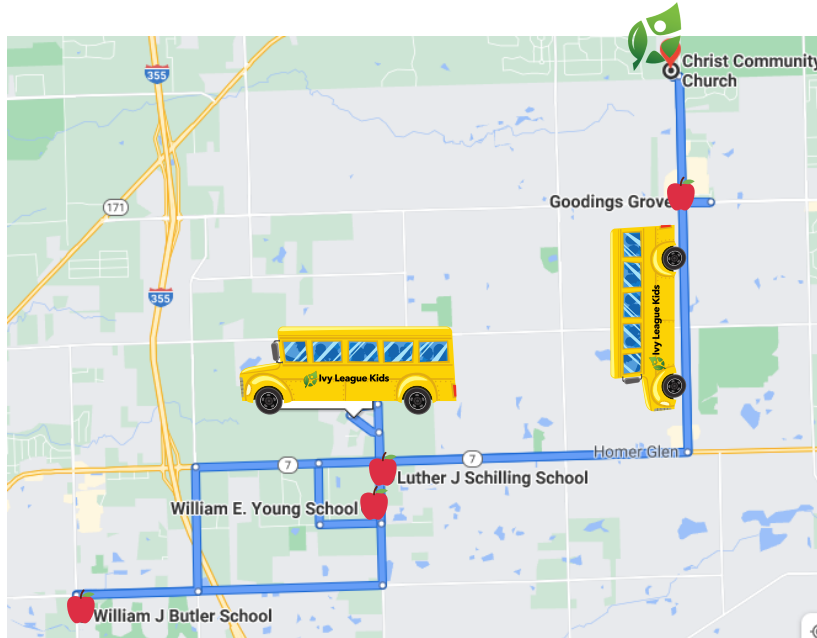

Ivy League Kids

Pick Up and Drop Off Details Homer District 33c

Luther J. Schilling and William E. Young

Parents have the option to pick up/drop off at Christ Community Church -or- Schilling School.

Ivy League Kids will transport to and from Schilling.

AM Parent Drop Off @ Schilling

7:00am - 7:15am drop off window

8:30am - 8:45am drop off window

PM Parent Pick Up @ Schilling

4:30pm - 4:45pm pick up window

5:30pm - 5:45pm pick up window

William J. Butler

Parents have the option to pick up/drop off at Christ Community Church -or- Butler School.

Ivy League Kids will transport to and from Butler.

AM Parent Drop Off @ Butler

7:00am - 7:15am drop off window

8:30am - 8:45am drop off window

PM Parent Pick Up @ Butler

4:30pm - 4:45pm pick up window

5:30pm - 5:45pm pick up window

Goodings Grove

Pick Up and Drop off at Christ Community Church

Drop Off between 7am-9am

Pick Up after school-6:30pm

Ivy League Kids to transport to and from school.

Call us at 815-464-1265 or visit www.ivyleaguekids.org.